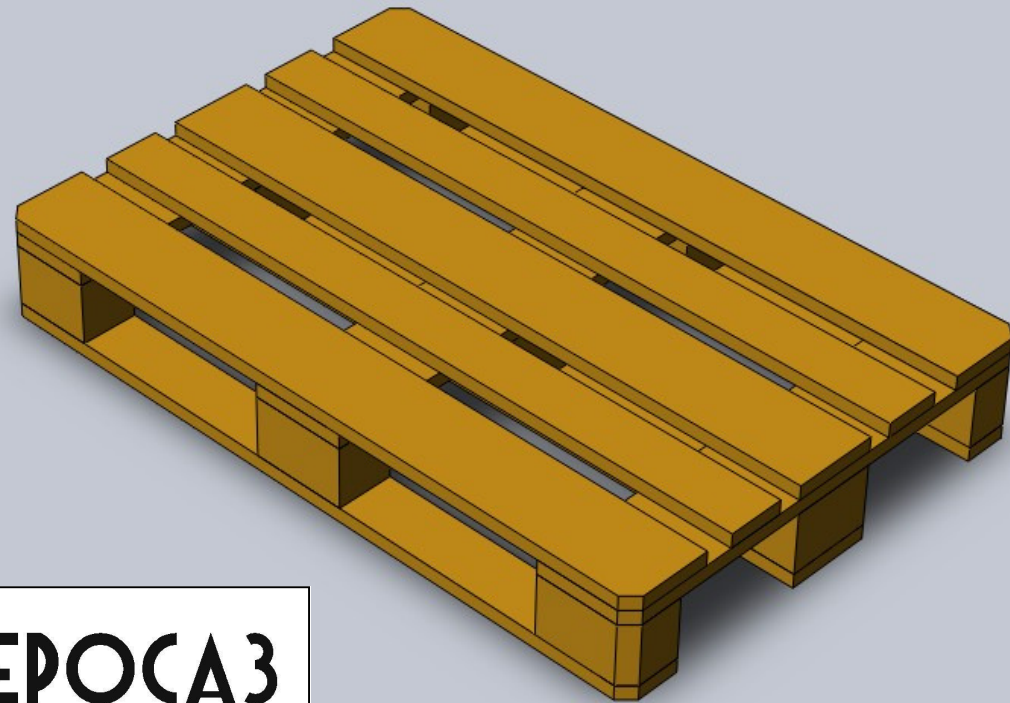

Euro pallet 120 x 80
Scale 1:32 Gauge 1

Entirely made from scraps !

Free drawings from Epoca3 <http://www.prous.it>

EPOCA3

A = 4,5 x 0,7 L = 37,5 3 off

B = 3,0 x 0,7 L = 37,5 2 off

C = 5,0 x 0,7 L = 25,0 3 off

A = 4,5 x 0,7 L = 37,5 1 off

B = 3,0 x 0,7 L = 37,5 2 off

D = 3,0 x 5,0 L = 4,5 3 off

E = 3,0 x 5,0 L = 3,0 6 off