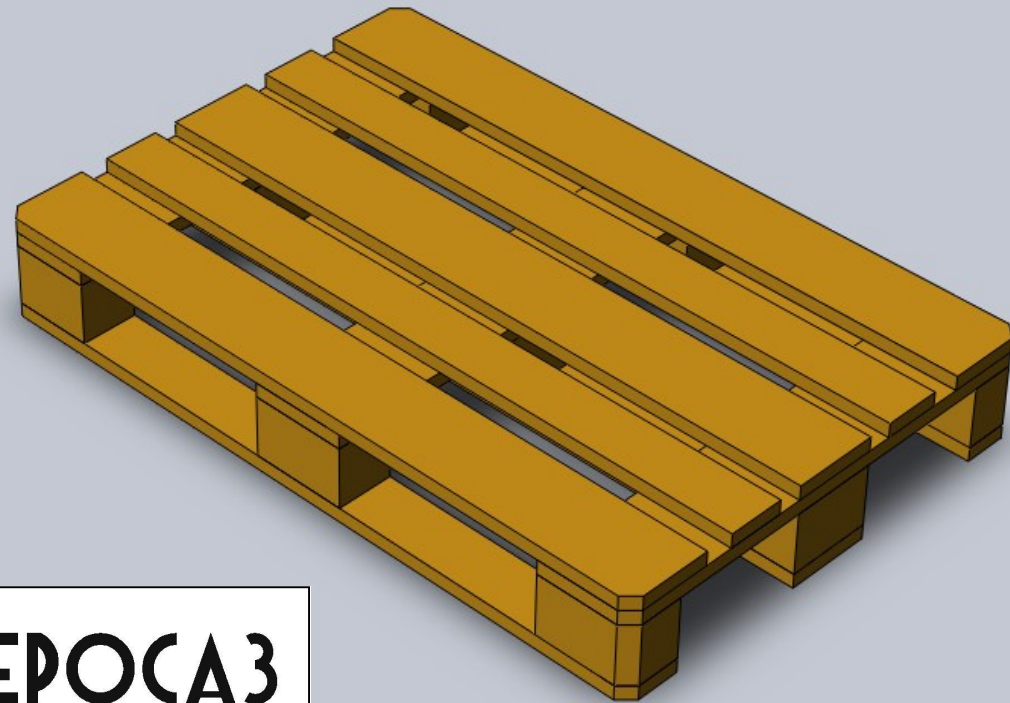

Euro pallet 120 x 80
Scale 1:22,5 Gauge 11m

Entirely made from scraps !

Free drawings from Epoca3 <http://www.prous.it>

EPOCA3

A = 6,5 x 1,0 L = 53 3 off

B = 4,5 x 1,0 L = 53 2 off

C = 6,5 x 1,0 L = 35,5 3 off

A = 6,5 x 1,0	L = 53	1 off
B = 4,5 x 1,0	L = 53	2 off
D = 6,5 x 3,0	L = 6,5	3 off
E = 6,5 x 3,0	L = 4,5	6 off