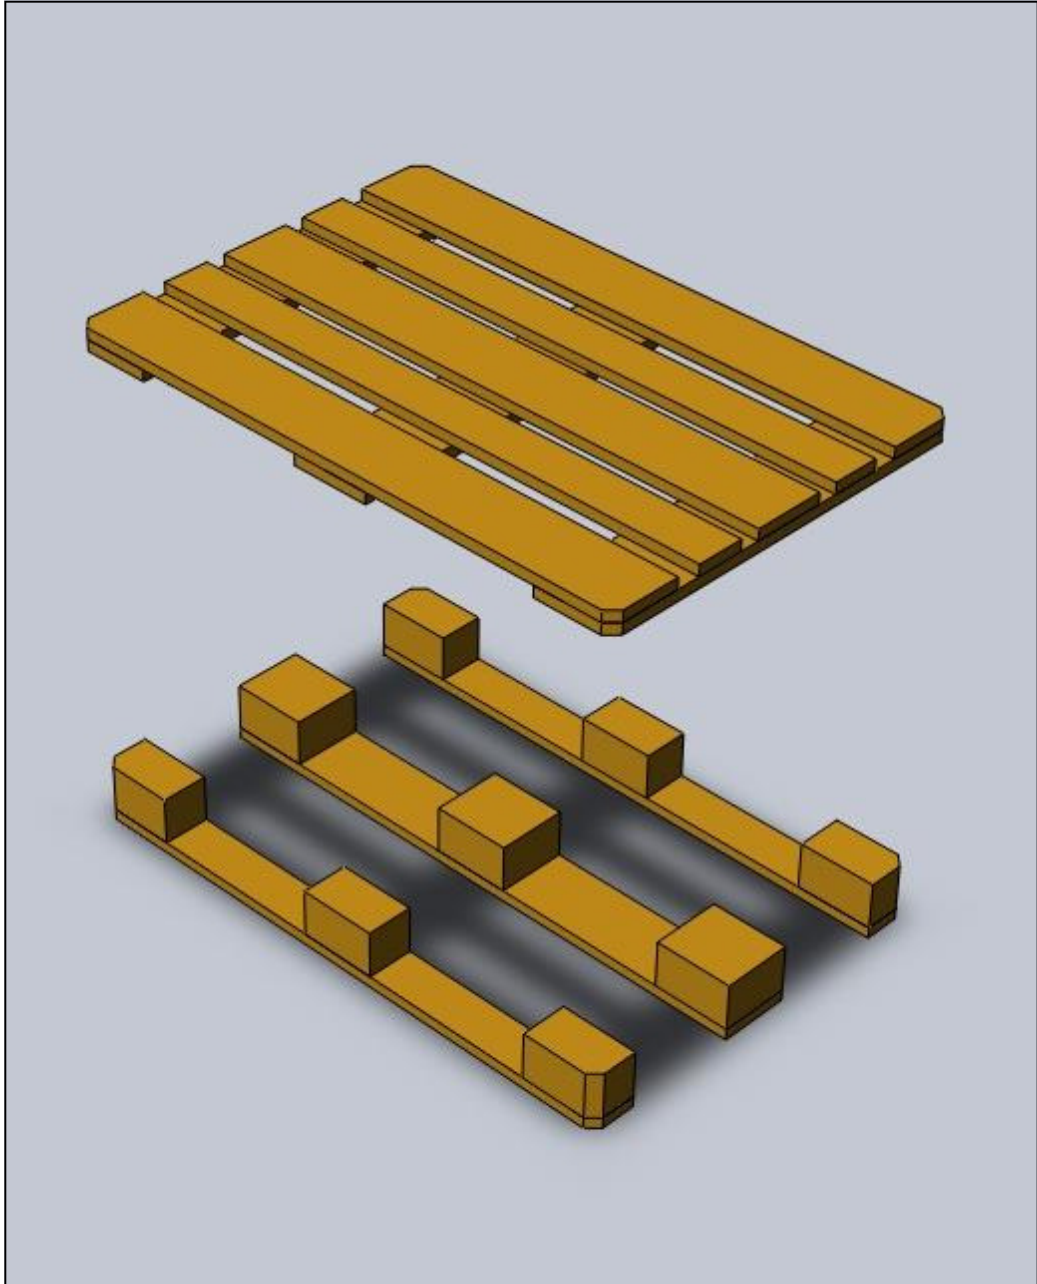

Euro pallet 120 x 80
Scale 1:22,5 Gauge 11m

Entirely made from scraps !

Free drawings from Epoca3 <http://www.prous.it>

EPOCA3

A = 6,5 x 1,0 L = 53 3 off

B = 4,5 x 1,0 L = 53 2 off

C = 6,5 x 1,0 L = 35,5 3 off

A = 6,5 x 1,0	L = 53	1 off
B = 4,5 x 1,0	L = 53	2 off
D = 6,5 x 3,0	L = 6,5	3 off
E = 6,5 x 3,0	L = 4,5	6 off